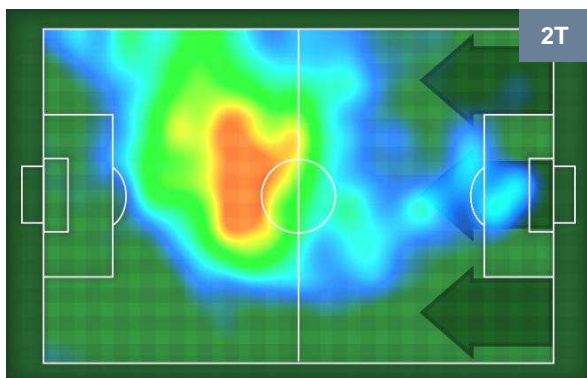

NAPOLI **N** **NAP** **1** **0** **SPA** **S.P.A.L.** **SPAL**

MVP (Most Valuable Player)

ALLAN	5
NAPOLI	NAP
Ruolo:	Centrocampista
Altezza:	1,75m
Peso:	74 Kg
Data Nascita:	08/01/1991
Nazionalità:	BRA
Jog 22% - Run 69% - Sprint 9% Km 11.716	
2.616	8.029
Statistiche	
Gol	1
Occasioni da gol	1
Totale tiri	1
Tiri in porta (Gol)	1(1)
Assist	1
Azioni attacco	4
Palle recuperate	4
Minuti giocati	96'

MIRCO ANTENUCCI	7
SPAL	SPA
Ruolo:	Attaccante
Altezza:	1,84m
Peso:	65 Kg
Data Nascita:	08/09/1984
Nazionalità:	ITA
Jog 30% - Run 63% - Sprint 7% Km 9.118	
2.737	5.731
Statistiche	
Occasioni da gol	1
Totale tiri	1
Assist	1
Azioni attacco	1
Palle recuperate	1
Minuti giocati	83'

HeatMap