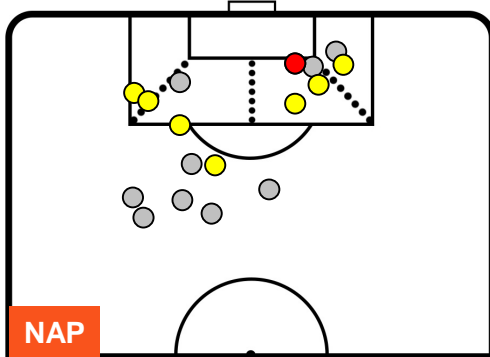

0 SPA

SPAL

ZONE DI TIRO

1	Gol	0
8	In porta	1
9	Fuori Porta	1

CROSS IN GIOCO

PALLE RECUPERATE

NAPOLI **N** **NAP** **1** **0** **SPA** **S.P.A.L.** **SPAL**

MVP (Most Valuable Player)