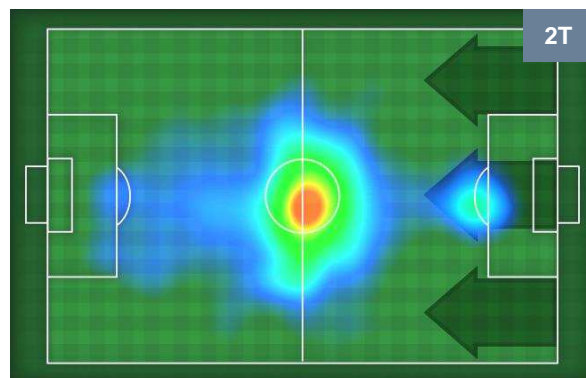

NAPOLI **N** **NAP** **1** **0** **SPA** **S.P.A.L.** **SPAL**

MVP (Most Valuable Player)

ALLAN	5
NAPOLI	NAP
Ruolo:	Centrocampista
Altezza:	1,75m
Peso:	74 Kg
Data Nascita:	08/01/1991
Nazionalità:	BRA
Jog 22% - Run 69% - Sprint 9% Km 11.716	
2.616	8.029
Statistiche	
Gol	1
Occasioni da gol	1
Totale tiri	1
Tiri in porta (Gol)	1(1)
Assist	1
Azioni attacco	4
Palle recuperate	4
Minuti giocati	96'

MIRCO ANTENUCCI	7
SPAL	SPA
Ruolo:	Attaccante
Altezza:	1,84m
Peso:	65 Kg
Data Nascita:	08/09/1984
Nazionalità:	ITA
Jog 30% - Run 63% - Sprint 7% Km 9.118	
2.737	5.731
Statistiche	
Occasioni da gol	1
Totale tiri	1
Assist	1
Azioni attacco	1
Palle recuperate	1
Minuti giocati	83'

HeatMap