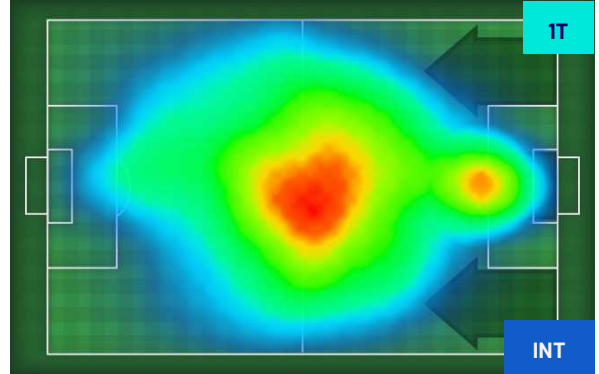

NAPOLI

0-1

INTER

RANKING GIOCATORI (Performance Chilometriche-Velocistiche)

Jog - Run - Sprint (km)			
1	STANISLAV LOBOTKA	totale km 11.861	
		3.177	7.69
			0.994
2	GIOVANNI DI LORENZO	totale km 11.081	
		4.076	6.182
			0.822
3	AMIR RRAHMANI	totale km 10.582	
		3.922	5.95
			0.709
4	JUAN JESUS	totale km 10.074	
		4.103	5.255
			0.714
5	JENS CAJUSTE	totale km 9.076	
		2.992	5.243
			0.84

Velocità media in Run (km/h)			
1	G. RASPADORI	NAP	11.34
2	G. SIMEONE	NAP	10.97
3	K. KVARATSKHELIA	NAP	10.86
4	J. CAJUSTE	NAP	10.85
5	S. LOBOTKA	NAP	10.85

Velocità in Sprint (km/h)			
1	M. POLITANO	NAP	33.68
2	J. CAJUSTE	NAP	32.78
3	K. KVARATSKHELIA	NAP	32.59
4	G. DI LORENZO	NAP	31.39
5	J. LINDSTRØM	NAP	31.1

Jog - Run - Sprint (km)			
1	HAKAN ÇALHANOĞLU	totale km 12.215	
		3.374	8.238
			0.602
2	BENJAMIN PAVARD	totale km 11.673	
		3.924	6.837
			0.911
3	HENRIKH MKHITARYAN	totale km 11.602	
		3.772	6.829
			1
4	FRANCESCO ACERBI	totale km 10.73	
		4.055	6.104
			0.57
5	MATTEO DARMIAN	totale km 10.721	
		4.36	5.607
			0.754

Velocità media in Run (km/h)			
1	D. FRATTESI	INT	10.93
2	N. BARELLA	INT	10.91
3	H. ÇALHANOĞLU	INT	10.9
4	H. MKHITARYAN	INT	10.83
5	M. DARMIAN	INT	10.77

Velocità in Sprint (km/h)			
1	M. THURAM	INT	33.8
2	B. PAVARD	INT	31.98
3	F. DIMARCO	INT	31.59
4	N. BARELLA	INT	31.28
5	M. DARMIAN	INT	31.19

PERFORMANCE DI SQUADRA (Chilometriche-Velocistiche)

Distanza percorsa (km)	105.723
Velocità Media (km/h)	6.74

Jog-Run-Sprint (km 105.723)		
37.115	59.304	9.303

Distanza percorsa (km)	111.633
Velocità Media (km/h)	6.82

Jog-Run-Sprint (km 111.633)		
39.403	63.746	8.483

I dati fisici sono relativi alla rilevazione live e potranno differire da quelli certificati consegnati successivamente agli staff tecnici

Jog:	0-7 km/h	Run:	7.1-15 km/h	Sprint:	15.1+ km/h	Jog + Run + Sprint:	Distanza Totale Percorsa
TOP Sprinter:	Picco di velocità istantaneo, top 5 giocatori per squadra						

RIYADH 22/01/2024 STADIO AL-AWWAL PARK STADIUM - 20:00

NAPOLI

0-1

INTER

HEATMAP