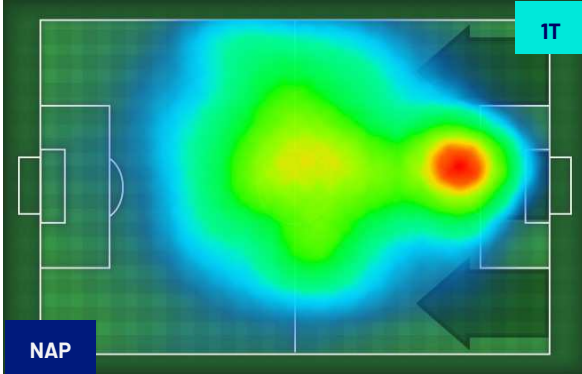

NAPOLI

0-1

INTER

RANKING GIOCATORI (Performance Chilometriche-Velocistiche)

Jog - Run - Sprint (km)			
1	STANISLAV LOBOTKA	totale km 11.861	
		3.177	7.69
			0.994
2	GIOVANNI DI LORENZO	totale km 11.081	
		4.076	6.182
			0.822
3	AMIR RRAHMANI	totale km 10.582	
		3.922	5.95
			0.709
4	JUAN JESUS	totale km 10.074	
		4.103	5.255
			0.714
5	JENS CAJUSTE	totale km 9.076	
		2.992	5.243
			0.84

Velocità media in Run (km/h)			
1	G. RASPADORI	NAP	11.34
2	G. SIMEONE	NAP	10.97
3	K. KVARATSKHELIA	NAP	10.86
4	J. CAJUSTE	NAP	10.85
5	S. LOBOTKA	NAP	10.85

Velocità in Sprint (km/h)			
1	M. POLITANO	NAP	33.68
2	J. CAJUSTE	NAP	32.78
3	K. KVARATSKHELIA	NAP	32.59
4	G. DI LORENZO	NAP	31.39
5	J. LINDSTRØM	NAP	31.1

Jog - Run - Sprint (km)			
1	HAKAN ÇALHANOĞLU	totale km 12.215	
		3.374	8.238
			0.602
2	BENJAMIN PAVARD	totale km 11.673	
		3.924	6.837
			0.911
3	HENRIKH MKHITARYAN	totale km 11.602	
		3.772	6.829
			1
4	FRANCESCO ACERBI	totale km 10.73	
		4.055	6.104
			0.57
5	MATTEO DARMIAN	totale km 10.721	
		4.36	5.607
			0.754

Velocità media in Run (km/h)			
1	D. FRATTESI	INT	10.93
2	N. BARELLA	INT	10.91
3	H. ÇALHANOĞLU	INT	10.9
4	H. MKHITARYAN	INT	10.83
5	M. DARMIAN	INT	10.77

Velocità in Sprint (km/h)			
1	M. THURAM	INT	33.8
2	B. PAVARD	INT	31.98
3	F. DIMARCO	INT	31.59
4	N. BARELLA	INT	31.28
5	M. DARMIAN	INT	31.19

PERFORMANCE DI SQUADRA (Chilometriche-Velocistiche)

Distanza percorsa (km)	105.723
Velocità Media (km/h)	6.74

Jog-Run-Sprint (km 105.723)		
37.115	59.304	9.303

Distanza percorsa (km)	111.633
Velocità Media (km/h)	6.82

Jog-Run-Sprint (km 111.633)		
39.403	63.746	8.483

I dati fisici sono relativi alla rilevazione live e potranno differire da quelli certificati consegnati successivamente agli staff tecnici

Jog:	0-7 km/h	Run:	7.1-15 km/h	Sprint:	15.1+ km/h	Jog + Run + Sprint:	Distanza Totale Percorsa
TOP Sprinter:	Picco di velocità istantaneo, top 5 giocatori per squadra						

RIYADH 22/01/2024 STADIO AL-AWWAL PARK STADIUM - 20:00

NAPOLI

0-1

INTER

HEATMAP