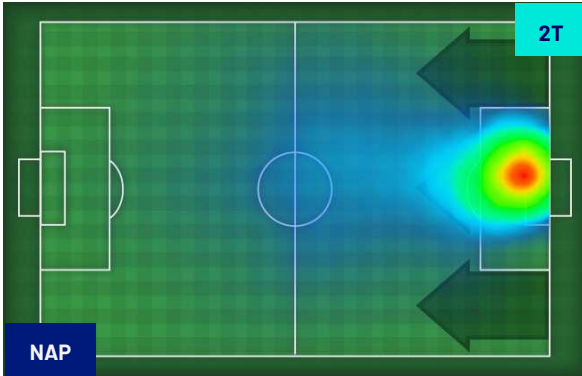

NAPOLI

0-1

INTER

RANKING GIOCATORI (Performance Chilometriche-Velocistiche)

Jog - Run - Sprint (km)			
1	STANISLAV LOBOTKA	totale km 11.861	
		3.177	7.69
			0.994
2	GIOVANNI DI LORENZO	totale km 11.081	
		4.076	6.182
			0.822
3	AMIR RRAHMANI	totale km 10.582	
		3.922	5.95
			0.709
4	JUAN JESUS	totale km 10.074	
		4.103	5.255
			0.714
5	JENS CAJUSTE	totale km 9.076	
		2.992	5.243
			0.84

Velocità media in Run (km/h)			
1	G. RASPADORI	NAP	11.34
2	G. SIMEONE	NAP	10.97
3	K. KVARATSKHELIA	NAP	10.86
4	J. CAJUSTE	NAP	10.85
5	S. LOBOTKA	NAP	10.85

Velocità in Sprint (km/h)			
1	M. POLITANO	NAP	33.68
2	J. CAJUSTE	NAP	32.78
3	K. KVARATSKHELIA	NAP	32.59
4	G. DI LORENZO	NAP	31.39
5	J. LINDSTRØM	NAP	31.1

Jog - Run - Sprint (km)			
1	HAKAN ÇALHANOĞLU	totale km 12.215	
		3.374	8.238
			0.602
2	BENJAMIN PAVARD	totale km 11.673	
		3.924	6.837
			0.911
3	HENRIKH MKHITARYAN	totale km 11.602	
		3.772	6.829
			1
4	FRANCESCO ACERBI	totale km 10.73	
		4.055	6.104
			0.57
5	MATTEO DARMIAN	totale km 10.721	
		4.36	5.607
			0.754

Velocità media in Run (km/h)			
1	D. FRATTESI	INT	10.93
2	N. BARELLA	INT	10.91
3	H. ÇALHANOĞLU	INT	10.9
4	H. MKHITARYAN	INT	10.83
5	M. DARMIAN	INT	10.77

Velocità in Sprint (km/h)			
1	M. THURAM	INT	33.8
2	B. PAVARD	INT	31.98
3	F. DIMARCO	INT	31.59
4	N. BARELLA	INT	31.28
5	M. DARMIAN	INT	31.19

PERFORMANCE DI SQUADRA (Chilometriche-Velocistiche)

Distanza percorsa (km)	105.723
Velocità Media (km/h)	6.74

Jog-Run-Sprint (km 105.723)		
37.115	59.304	9.303

Distanza percorsa (km)	111.633
Velocità Media (km/h)	6.82

Jog-Run-Sprint (km 111.633)		
39.403	63.746	8.483

I dati fisici sono relativi alla rilevazione live e potranno differire da quelli certificati consegnati successivamente agli staff tecnici

Jog:	0-7 km/h	Run:	7.1-15 km/h	Sprint:	15.1+ km/h	Jog + Run + Sprint:	Distanza Totale Percorsa
TOP Sprinter:	Picco di velocità istantaneo, top 5 giocatori per squadra						

RIYADH 22/01/2024 STADIO AL-AWWAL PARK STADIUM - 20:00

NAPOLI

0-1

INTER

HEATMAP